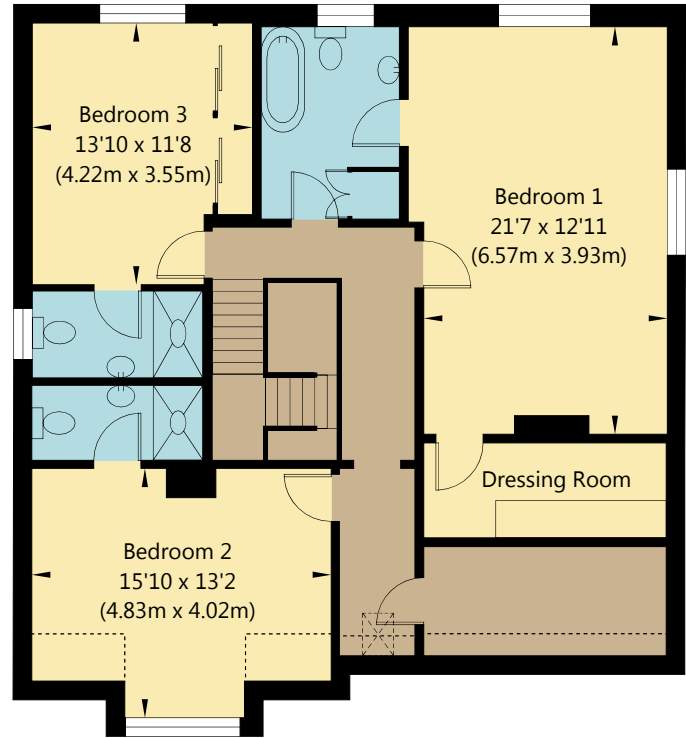

Ground Floor - (Excluding Garage)
GROSS INTERNAL FLOOR AREA
APPROX. 1647 SQ FT / 153 SQ M

First Floor
GROSS INTERNAL FLOOR AREA
APPROX. 1153 SQ FT / 107 SQ M

NOT TO SCALE - FOR ILLUSTRATIVE PURPOSES ONLY
APPROXIMATE GROSS INTERNAL FLOOR AREA 2800 SQ FT / 260 SQ M
All Measurements and fixtures including doors and windows are approximate and should be independently verified.