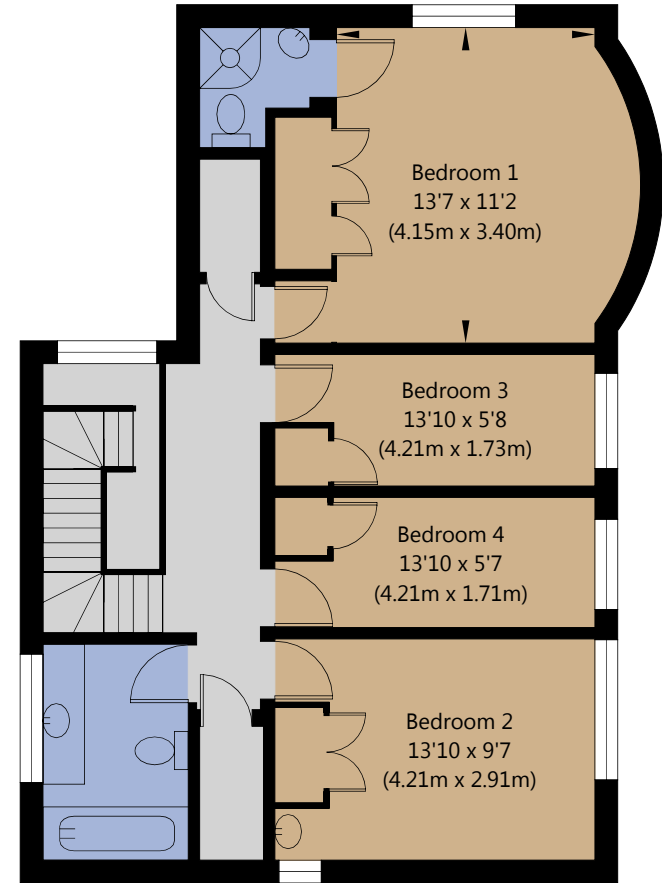

Ground Floor
GROSS INTERNAL FLOOR AREA
APPROX. 1430 SQ FT / 133 SQ M

First Floor
GROSS INTERNAL FLOOR AREA
APPROX. 774 SQ FT / 72 SQ M

NOT TO SCALE - FOR ILLUSTRATIVE PURPOSES ONLY
APPROXIMATE GROSS INTERNAL FLOOR AREA 2204 SQ FT / 205 SQ M
All Measurements and fixtures including doors and windows are approximate and should be independently verified.